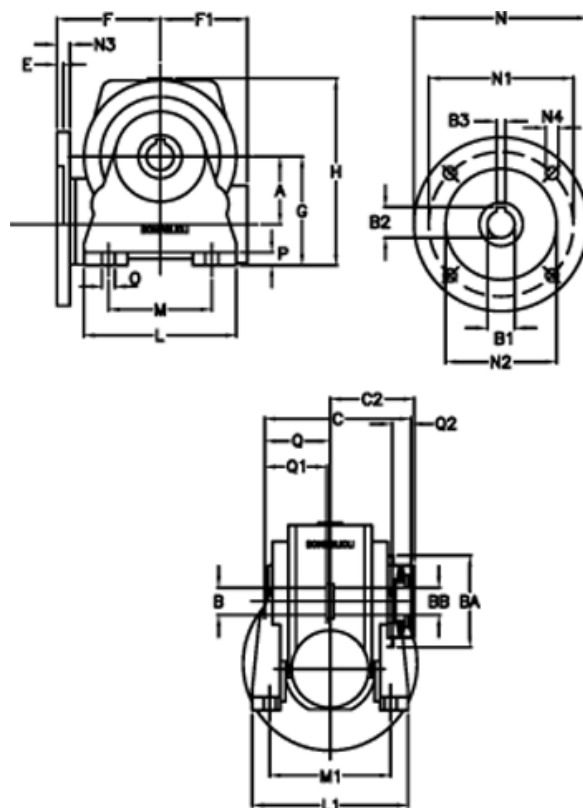

Article number: 390204910012216

Description: Worm Gear with Torque Limiter
VF 49-L1-N-100 P63B5

Measures

a = 49.50	C2 = 63,5	L1 = 124	O = 8.5
B = 25	Description = VF 49N-xx-63B5	m = 63	P = 12
B1 E7 = 11	E = 3.0	M1 = 98.5	Q = 51.0
B2 = 12.8	F = 70	N = 140	Q1 = 41
B3 H9 = 4	F1 = 63	N1 = 115	Q2 = 15
BA = 63	g = 82	N2 = 95	
BB H7 = 14	H = 138.0	N3 = 10.5	
C = 105	L = 110	N4 = 9,5	